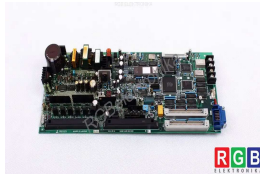

## Repair BN634EI44G5I MITSUBISHI ELECTRIC

We will repair every MITSUBISHI ELECTRIC device. If you cannot find the device that interests you, please contact us. We collect the devices **free of charge** via a courier or in person, thanks to which we are able to carry out the repair within several hours. We will diagnose your equipment **for free**, and if you do not decide on our service, you will not incur any costs. We offer **24 months warranty** for all completed repairs. We are available 24/7, also at weekends and on holidays. **Call us 24/7: +48 71 750 09 77** and receive immediate help.

### SPECIFICATIONS

MANUFACTURER	mitsubishi electric
MODEL	BN634EI44G5I
CATEGORY	Servoamplifiers and inverters
WEIGHT	4.0 kg

WRITE TO US  
[info24@rgbrepairs.com](mailto:info24@rgbrepairs.com)

24/7 SUPPORT  
[+48 71 750 09 77](tel:+48717500977)